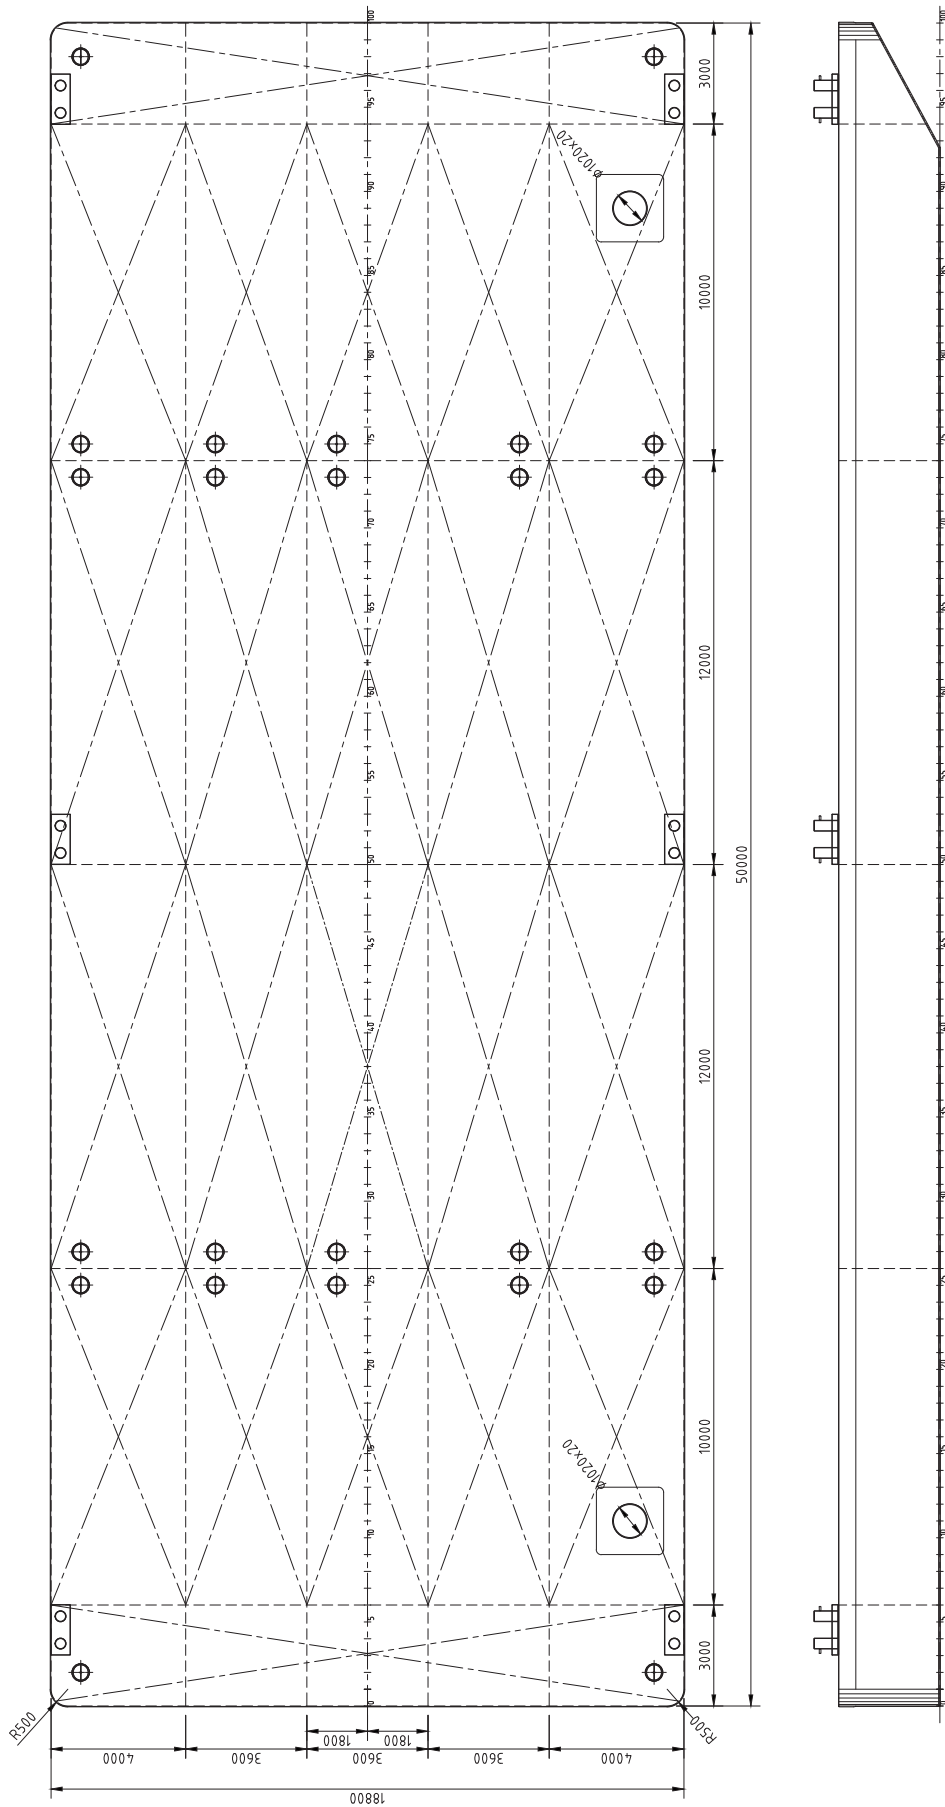

CLASSIFICATION	Bureau Veritas I  HULL Unrestricted Navigation Unmanned Towing
DIMENSIONS	
LENGTH O.A.	50,00 meters
BREADTH MLD.	18,80 meters
DEPTH AT SIDE	3,00 meters
MIN. DRAUGHT	0,49 meters
MAX. DRAUGHT	2,32 meters
GROSS TONNAGE	739
NET TONNAGE	221
CONSTRUCTION	
DECK PLATE THICKNESS	12 mm
SHEERSTRAKE THICKNESS	25 mm

CAPACITY	
CARGO CAPACITY	1734 tons
DECK LOAD	12 tons m ²
STANDARD OUTFITTING	
BOLLARDS	6 x double bollards
SPUD POLE FOUNDATIONS	2 x at SB side
MANHOLES	Flush type manholes
TOWING BRACKETS	2 x SMIT brackets at the bow
OPTIONS	
TOWING ARRANGEMENT	Towing bridle with chains and emergency towing arrangement
SPUD POLES	Spuds with a diameter of 914mm
SPUD HANDLING ARRANGEMENT	Hydraulic cylinders or winches
DECK EQUIPMENT	Accommodation units, mooring units and cranes