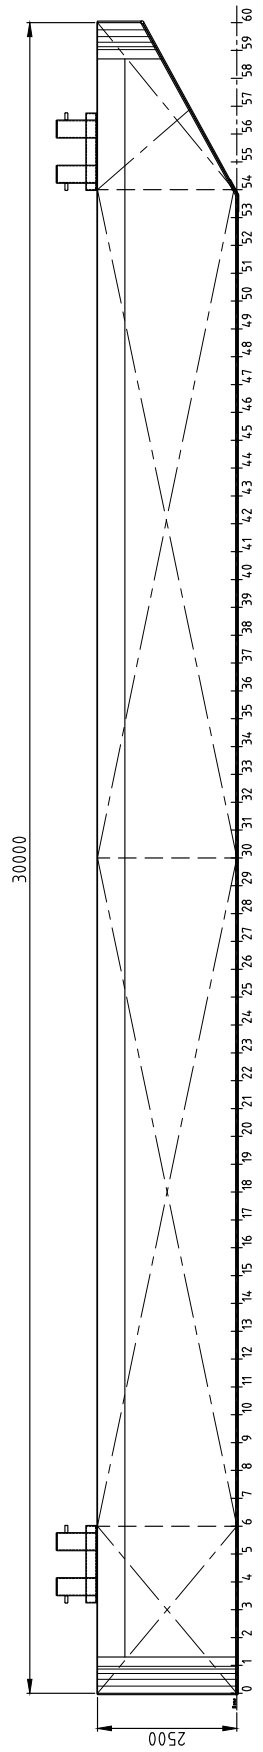

<b>CLASSIFICATION</b>	Bureau Veritas I  HULL Unrestricted Navigation Unmanned Towing
<b>DIMENSIONS</b>	
LENGTH O.A.	30,00 meters
BREADTH MLD.	11,20 meters
DEPTH AT SIDE	2,50 meters
MIN. DRAUGHT	0,47 meters
MAX. DRAUGHT	1,93 meters
GROSS TONNAGE	208
NET TONNAGE	62
<b>CONSTRUCTION</b>	
DECK PLATE THICKNESS	10 mm
SHEERSTRAKE THICKNESS	25 mm
NUMBER OF COMPARTMENTS	6 void spaces

<b>CAPACITY</b>	
CARGO CAPACITY	500 tons
DECK LOAD	6 tons m <sup>2</sup>
<b>STANDARD OUTFITTING</b>	
BOLLARDS	4 x double bollards
SPUD POLE FOUNDATIONS	2 x at SB side
MANHOLES	Flush type manholes
TOWING BRACKETS	2 x SMIT brackets at the bow
<b>OPTIONS</b>	
TOWING ARRANGEMENT	Towing bridle with chains and emergency towing arrangement
SPUD POLES	Spuds with a diameter of 610mm
SPUD HANDLING ARRANGEMENT	Hydraulic cylinders or winches
DECK EQUIPMENT	Accommodation units, mooring equipment and cranes