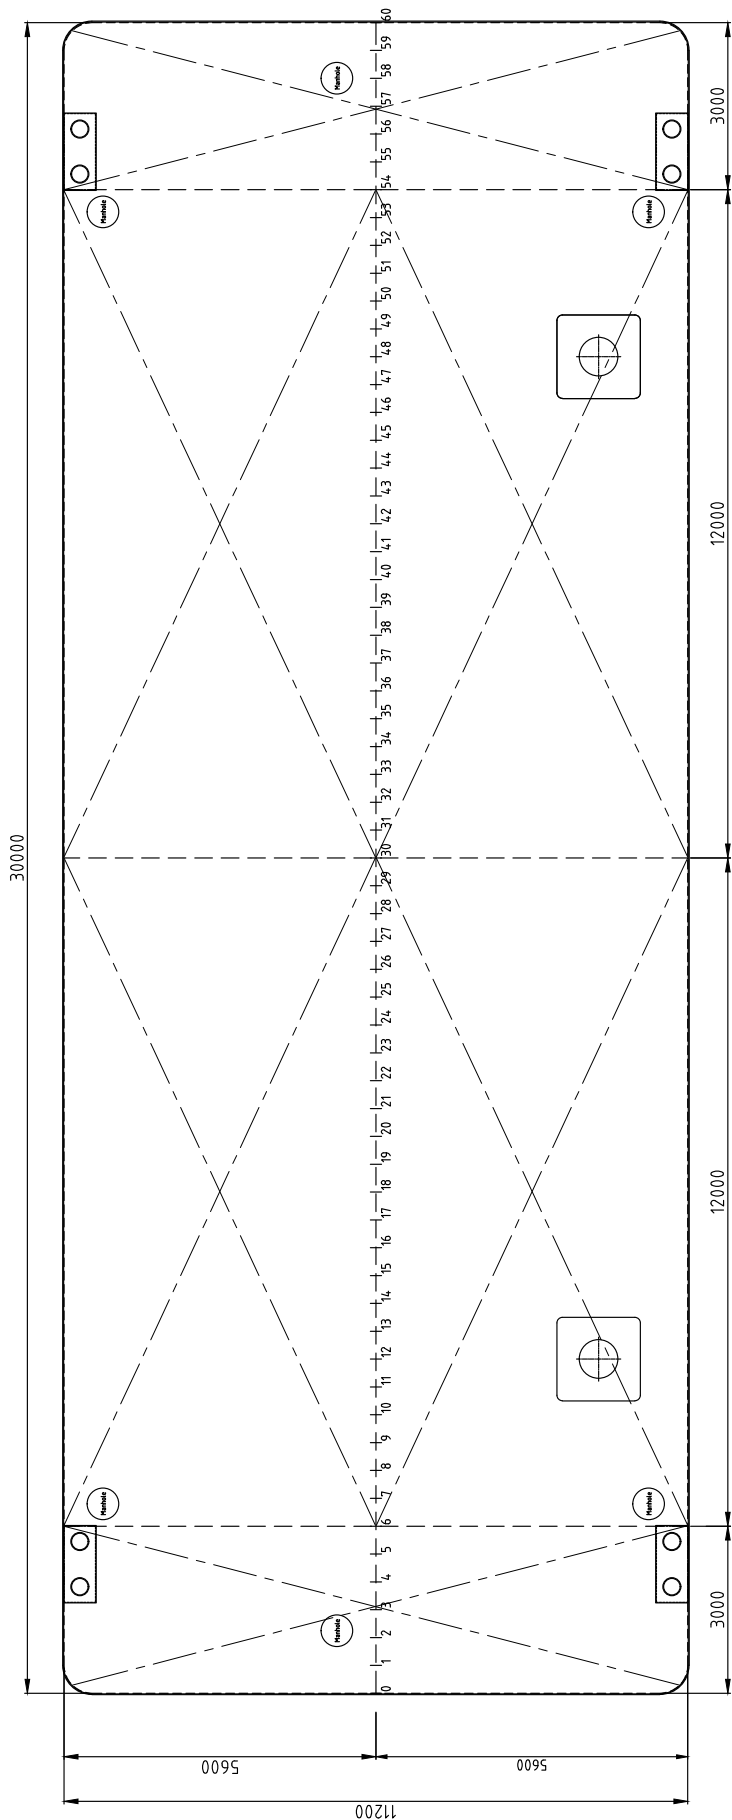

<b>CLASSIFICATION</b>	Bureau Veritas I  HULL Unrestricted Navigation Unmanned Towing
<b>DIMENSIONS</b>	
LENGTH O.A.	30,00 meters
BREADTH MLD.	11,20 meters
DEPTH AT SIDE	2,50 meters
MIN. DRAUGHT	0,47 meters
MAX. DRAUGHT	1,93 meters
GROSS TONNAGE	208
NET TONNAGE	62
<b>CONSTRUCTION</b>	
DECK PLATE THICKNESS	10 mm
SHEERSTRAKE THICKNESS	25 mm
NUMBER OF COMPARTMENTS	6 void spaces

<b>CAPACITY</b>	
CARGO CAPACITY	500 tons
DECK LOAD	6 tons m <sup>2</sup>
<b>STANDARD OUTFITTING</b>	
BOLLARDS	4 x double bollards
SPUD POLE FOUNDATIONS	2 x at SB side
MANHOLES	Flush type manholes
TOWING BRACKETS	2 x SMIT brackets at the bow
<b>OPTIONS</b>	
TOWING ARRANGEMENT	Towing bridle with chains and emergency towing arrangement
SPUD POLES	Spuds with a diameter of 610mm
SPUD HANDLING ARRANGEMENT	Hydraulic cylinders or winches
DECK EQUIPMENT	Accommodation units, mooring equipment and cranes