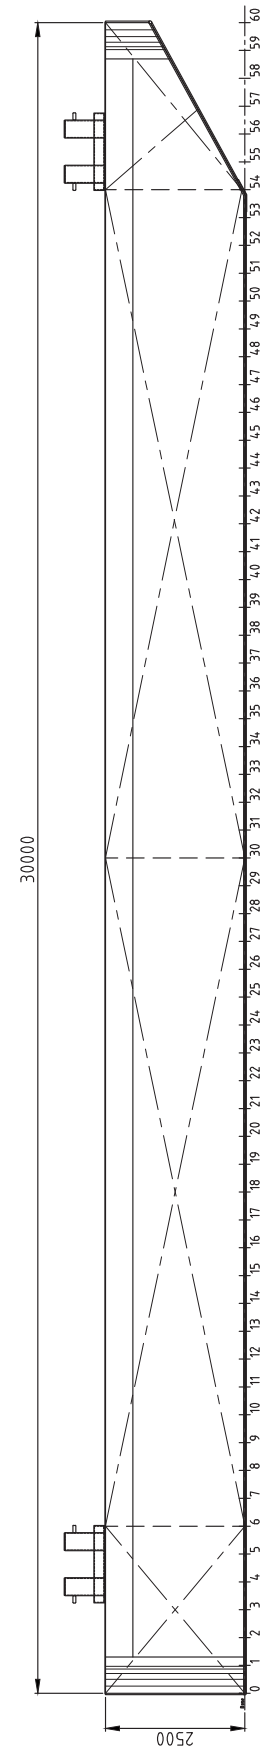

CLASSIFICATION	Bureau Veritas I  HULL Unrestricted Navigation Unmanned Towing
DIMENSIONS	
LENGTH O.A.	30,00 meters
BREADTH MLD.	11.20 meters
DEPTH AT SIDE	2,50 meters
MIN. DRAUGHT	0,47 meters
MAX. DRAUGHT	1,93 meters
GROSS TONNAGE	208
NET TONNAGE	62
CONSTRUCTION	
DECK PLATE THICKNESS	10 mm
SHEERSTRAKE THICKNESS	25 mm
NUMBER OF COMPARTMENTS	6 void spaces

CAPACITY	
CARGO CAPACITY	500 tons
DECK LOAD	6 tons m ²
STANDARD OUTFITTING	
BOLLARDS	4 x double bollards
SPUD POLE FOUNDATIONS	2 x at SB side
MANHOLES	Flush type manholes
TOWING BRACKETS	2 x SMIT brackets at the bow
OPTIONS	
TOWING ARRANGEMENT	Towing bridle with chains and emergency towing arrangement
SPUD POLES	Spuds with a diameter of 610mm
SPUD HANDLING ARRANGEMENT	Hydraulic cylinders or winches
DECK EQUIPMENT	Accommodation units, mooring equipment and cranes