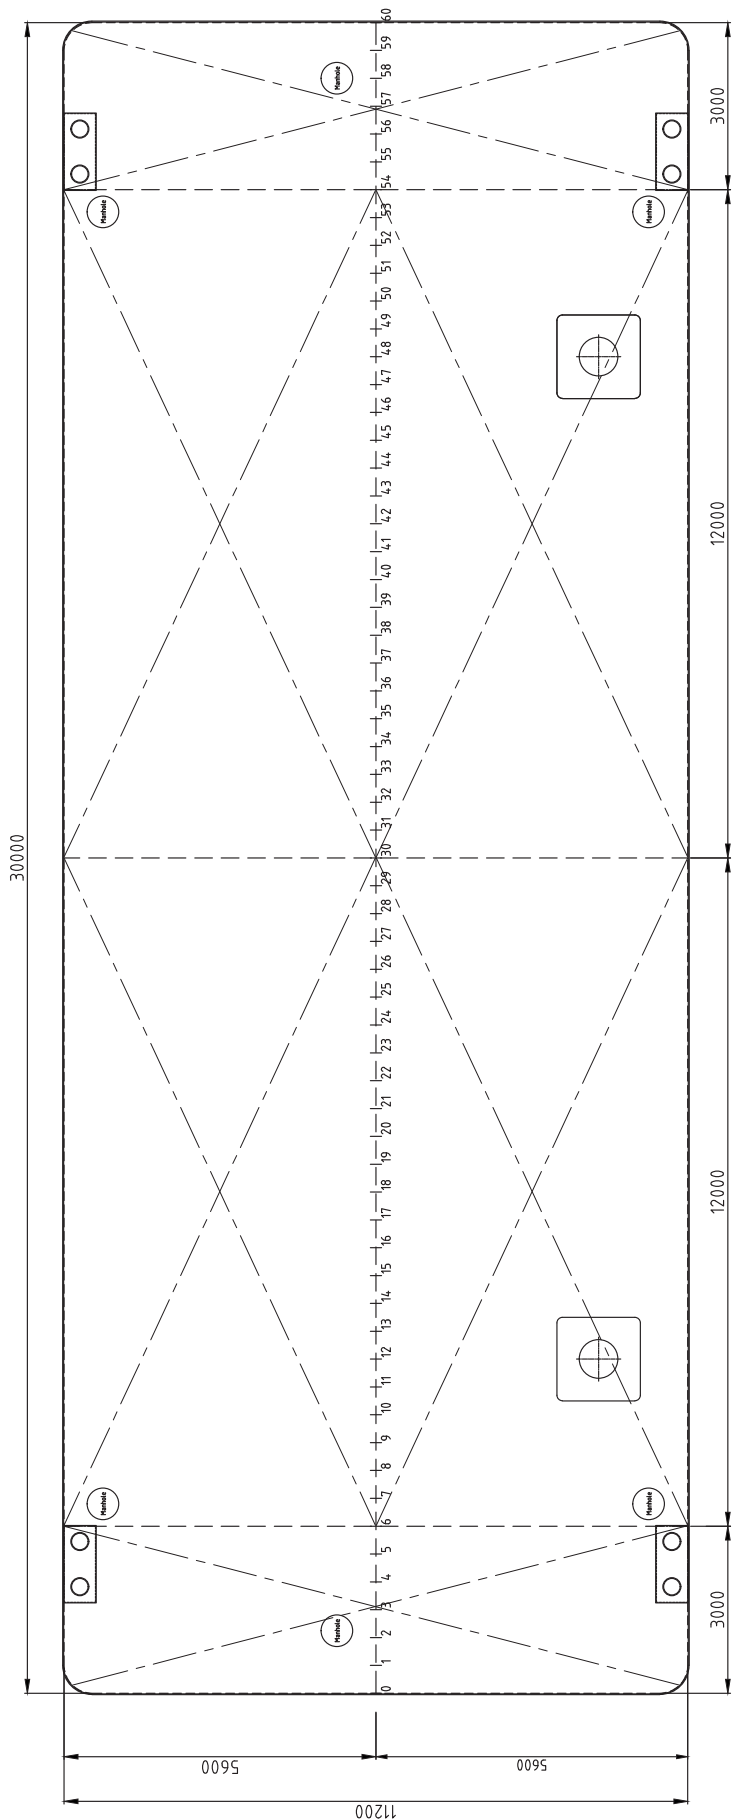

CLASSIFICATION	Bureau Veritas I  HULL Unrestricted Navigation Unmanned Towing
DIMENSIONS	
LENGTH O.A.	30,00 meters
BREADTH MLD.	11.20 meters
DEPTH AT SIDE	2,50 meters
MIN. DRAUGHT	0,47 meters
MAX. DRAUGHT	1,93 meters
GROSS TONNAGE	208
NET TONNAGE	62
CONSTRUCTION	
DECK PLATE THICKNESS	10 mm
SHEERSTRAKE THICKNESS	25 mm
NUMBER OF COMPARTMENTS	6 void spaces

CAPACITY	
CARGO CAPACITY	500 tons
DECK LOAD	6 tons m ²
STANDARD OUTFITTING	
BOLLARDS	4 x double bollards
SPUD POLE FOUNDATIONS	2 x at SB side
MANHOLES	Flush type manholes
TOWING BRACKETS	2 x SMIT brackets at the bow
OPTIONS	
TOWING ARRANGEMENT	Towing bridle with chains and emergency towing arrangement
SPUD POLES	Spuds with a diameter of 610mm
SPUD HANDLING ARRANGEMENT	Hydraulic cylinders or winches
DECK EQUIPMENT	Accommodation units, mooring equipment and cranes