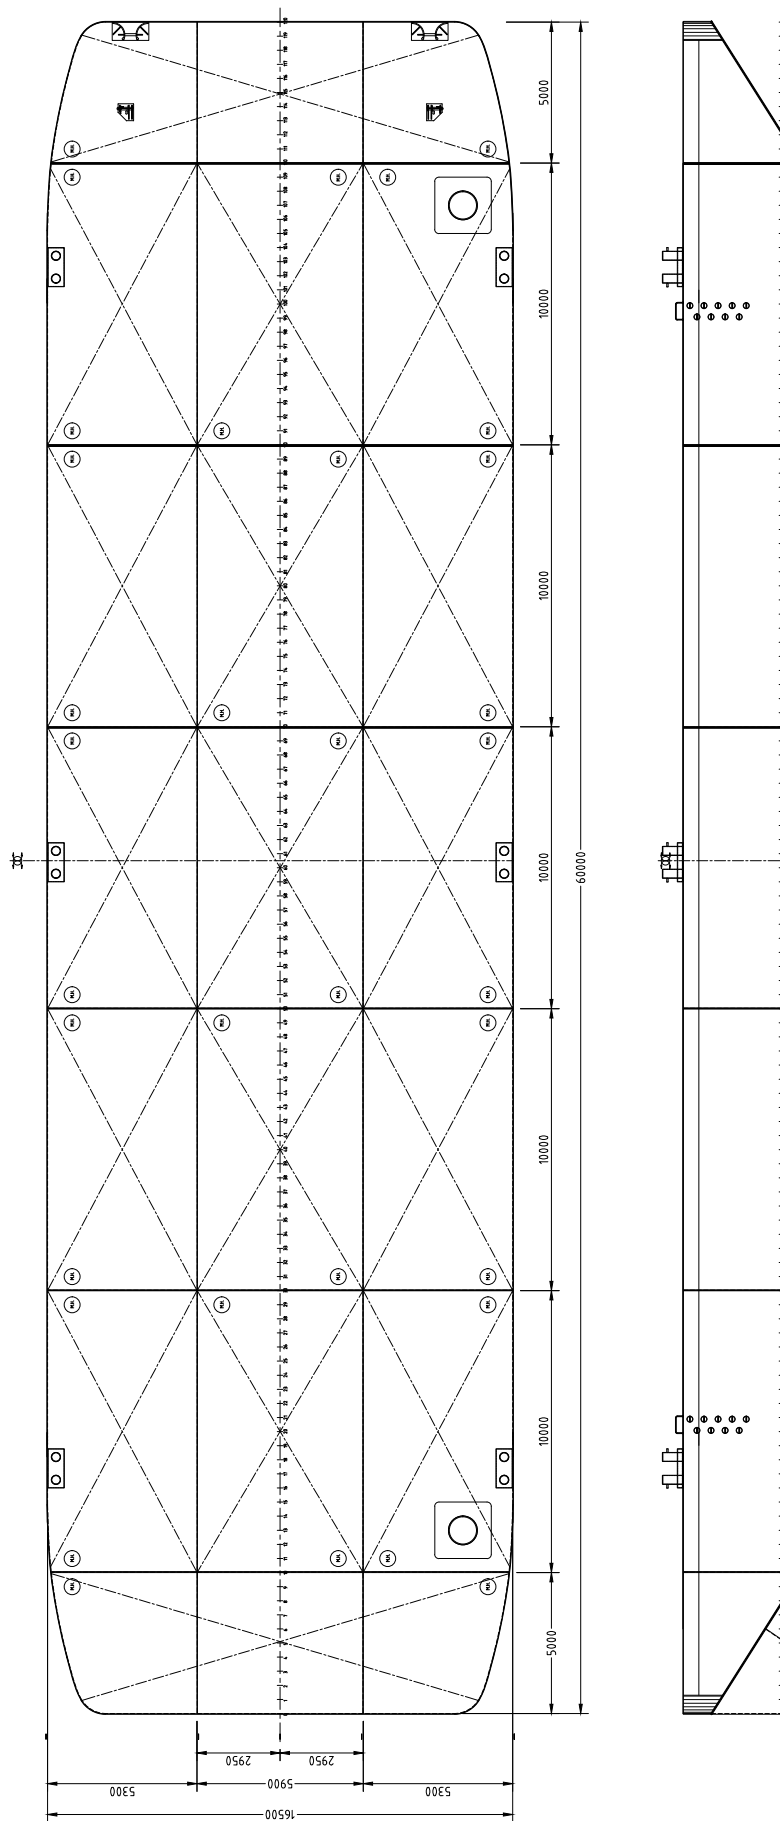

CLASSIFICATION	Bureau Veritas I  HULL Unrestricted Navigation Unmanned Towing
DIMENSIONS	
LENGTH O.A.	60,00 meters
BREADTH MLD.	16,50 meters
DEPTH AT SIDE	3,50 meters
MIN. DRAUGHT	0,57 meters
MAX. DRAUGHT	2,72 meters
GROSS TONNAGE	891
NET TONNAGE	267
CONSTRUCTION	
DECK PLATE THICKNESS	12 mm
SHEERSTRAKE THICKNESS	25 mm
NUMBER OF COMPARTMENTS	17 void spaces

CAPACITY	
CARGO CAPACITY	2140 tons
DECK LOAD	15 tons m ²
STANDARD OUTFITTING	
BOLLARDS	6 x double bollards
SPUD POLE FOUNDATIONS	2 x at SB side
BOARDING LADDERS	Recessed ladders 2 x PS & 2 x SB
MANHOLES	Flush type manholes
TOWING BRACKETS	2 x SMIT brackets at the bow
OPTIONS	
TOWING ARRANGEMENT	Towing bridle with chains and emergency towing arrangement
SPUD POLES	Spuds with a diameter of 914mm
SPUD HANDLING	Hydraulic cylinders or winches
DECK EQUIPMENT	Accommodation units, mooring units and cranes