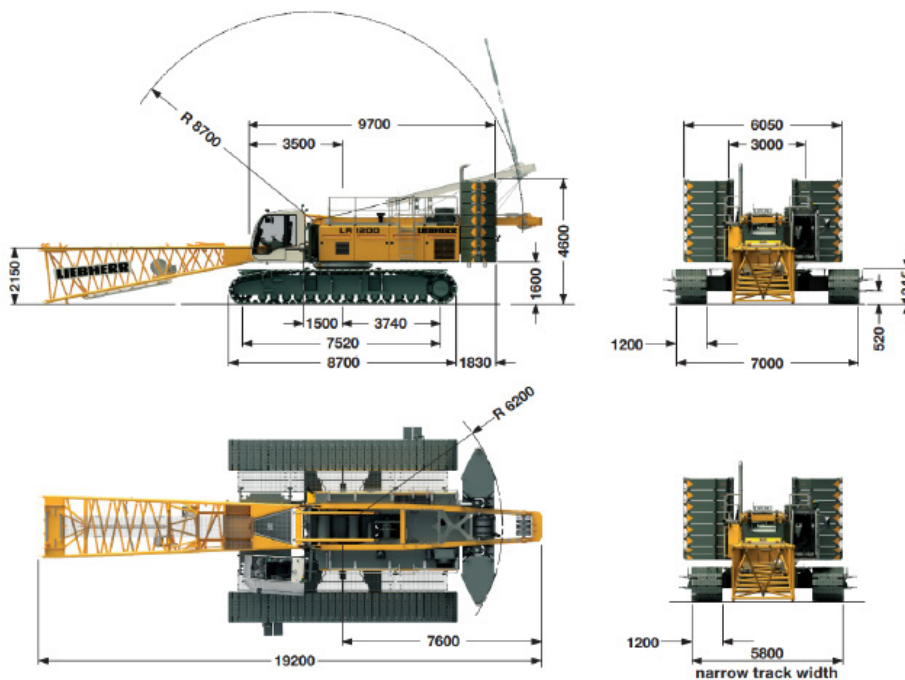

# Liebherr LR 1200 | Crawler crane

The LR 1200 convinces with high performance and very compact design. Lifting capacities up to 220 tonnes are possible thanks to its particularly solid boom and jib system. Neptune Marine offers turnkey crawler cranes, available for charter on various pontoons.

INFORMATION	
BRAND	Liebherr
TYPE	LR 1200
BOOM LENGTH	20 - 62 meters
AUXILIARY JIB	Runner 24 Tons
WINCHES	2 x ( rope Ø 26 mm )
LINE PULL	12 Tons ( 120 kN )
ENGINE	Liebherr 230 kW ( 308 HP ) Tier IV F
OPERATING WEIGHT	+/- 210 T ( Basic boom 20 m )
FEATURES	
A/C	Yes
SELF-ERECT	Yes
FREE-FALL ON WINCHES	Yes
CAMERA	Yes
TRACKS	Flat pads tractor type 1200 mm

# LIFT CHART FOR MAIN BOOM

## CAPACITIES IN METRIC TONNES FOR BOOM LENGTHS (20 M - 89M) - WITH 120 KN WINCHES

RADIUS (M)	20 T	26 T	32 T	38 T	44 T	50 T	56 T	62 T	68 T	74 T	80 T	86 T	89 T
4.1	220.0												
5	217.0	162.8	153.6										
6	185.8	159.0	150.7	140.3	114.8								
7	162.1	152.1	141.4	129.5	107.8	90.1	80.3	65.4					
8	138.5	129.4	121.4	114.2	100.9	83.7	77.6	64.9	52.1	45.0			
9	119.4	112.4	106.2	100.5	93.2	78.8	74.8	62.1	50.3	44.7	37.0	30.2	26.6
10	104.4	99.2	94.2	89.5	85.3	73.6	71.9	60.2	48.3	43.1	36.0	30.0	26.6
12	79.9	79.9	76.7	73.3	70.2	66.3	64.5	55.6	44.6	40.7	34.0	28.2	25.2
14	64.3	64.3	64.3	61.7	59.4	57.0	54.9	52.3	41.4	38.1	31.7	26.6	24.0
16	53.4	53.5	53.4	53.1	51.2	49.3	47.5	45.8	38.8	36.2	29.9	25.0	22.5
18	45.5	45.5	45.5	45.3	44.9	43.2	41.7	40.2	36.0	34.3	28.5	23.7	21.3
20	39.3	39.5	39.4	39.2	39.0	38.3	37.0	35.7	33.7	32.6	27.0	22.6	20.4
26		27.4	27.5	27.3	27.1	26.8	26.5	26.1	25.1	24.2	23.2	19.9	17.7
32			20.4	20.3	20.1	19.8	19.5	19.1	18.8	18.3	17.5	16.5	16.1
38				15.6	15.5	15.2	14.9	14.5	14.2	13.8	13.3	12.5	12.1
44					12.1	11.9	11.7	11.3	11.0	10.6	10.3	9.6	9.3
50						9.4	9.2	8.8	8.5	8.1	7.8	7.4	7.1
55							7.5	7.2	6.9	6.5	6.2	5.8	5.6
60								5.8	5.5	5.2	4.8	4.4	4.3
65									4.4	4.0	3.7	3.3	3.1
70										3.0	2.7	2.3	2.2